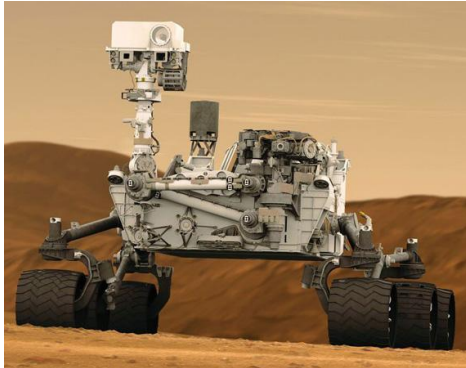

Robot Card - Curiosity&Your Robot

Name: Curiosity

Type: Rover

Tech Specs

Length: 3 m

Width: 2.7 m

Height: 2.2 m

Mass: 899 Kg